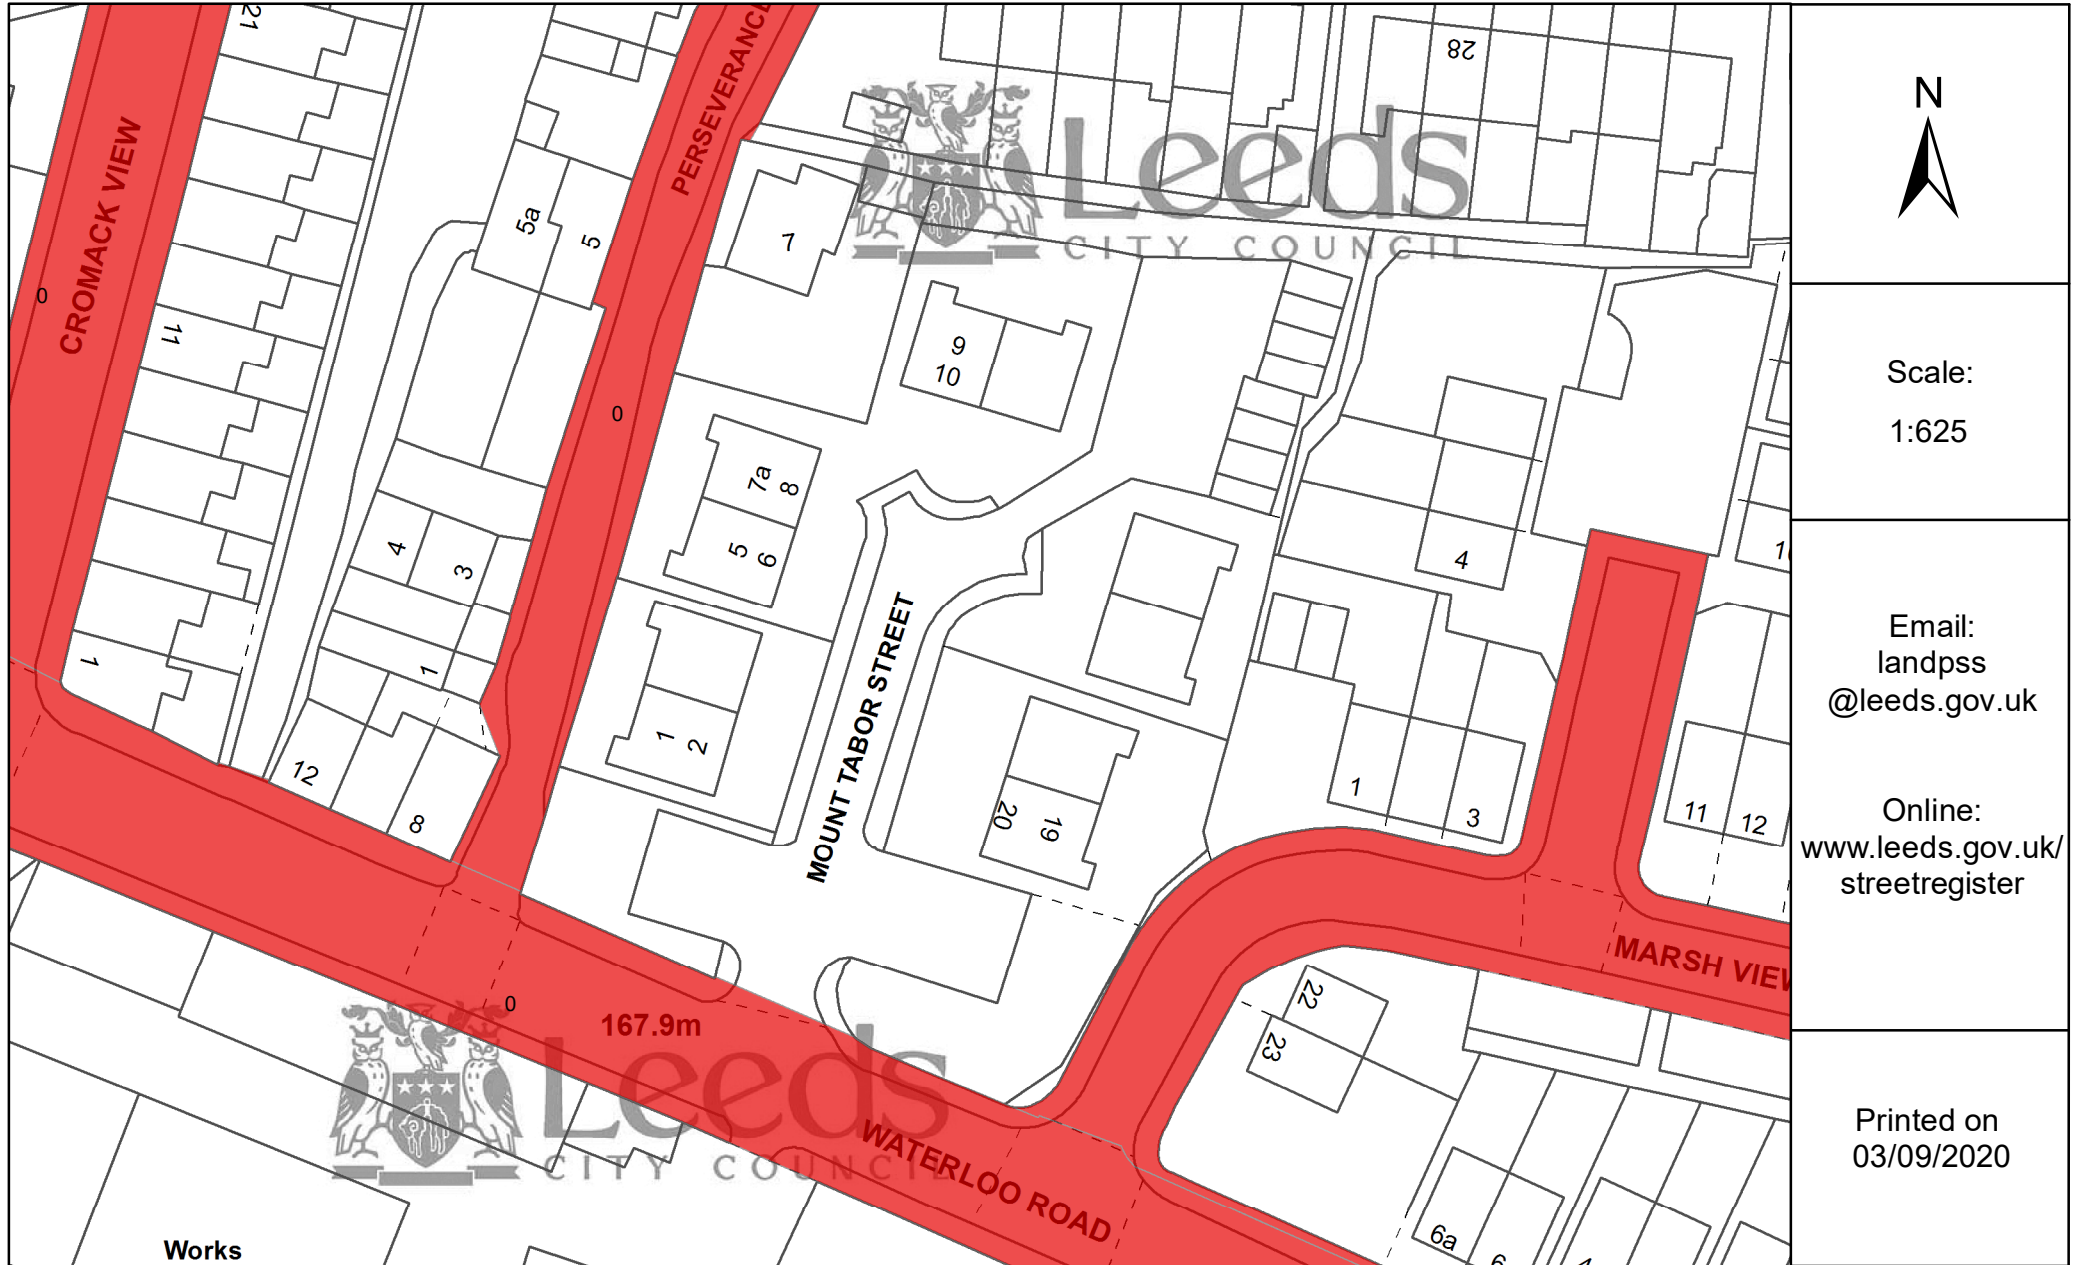

# Mount Tabor Street

Scale:  
1:625

Email:  
landpss  
@leeds.gov.uk

Online:  
[www.leeds.gov.uk/  
streetregister](http://www.leeds.gov.uk/streetregister)

Printed on  
03/09/2020